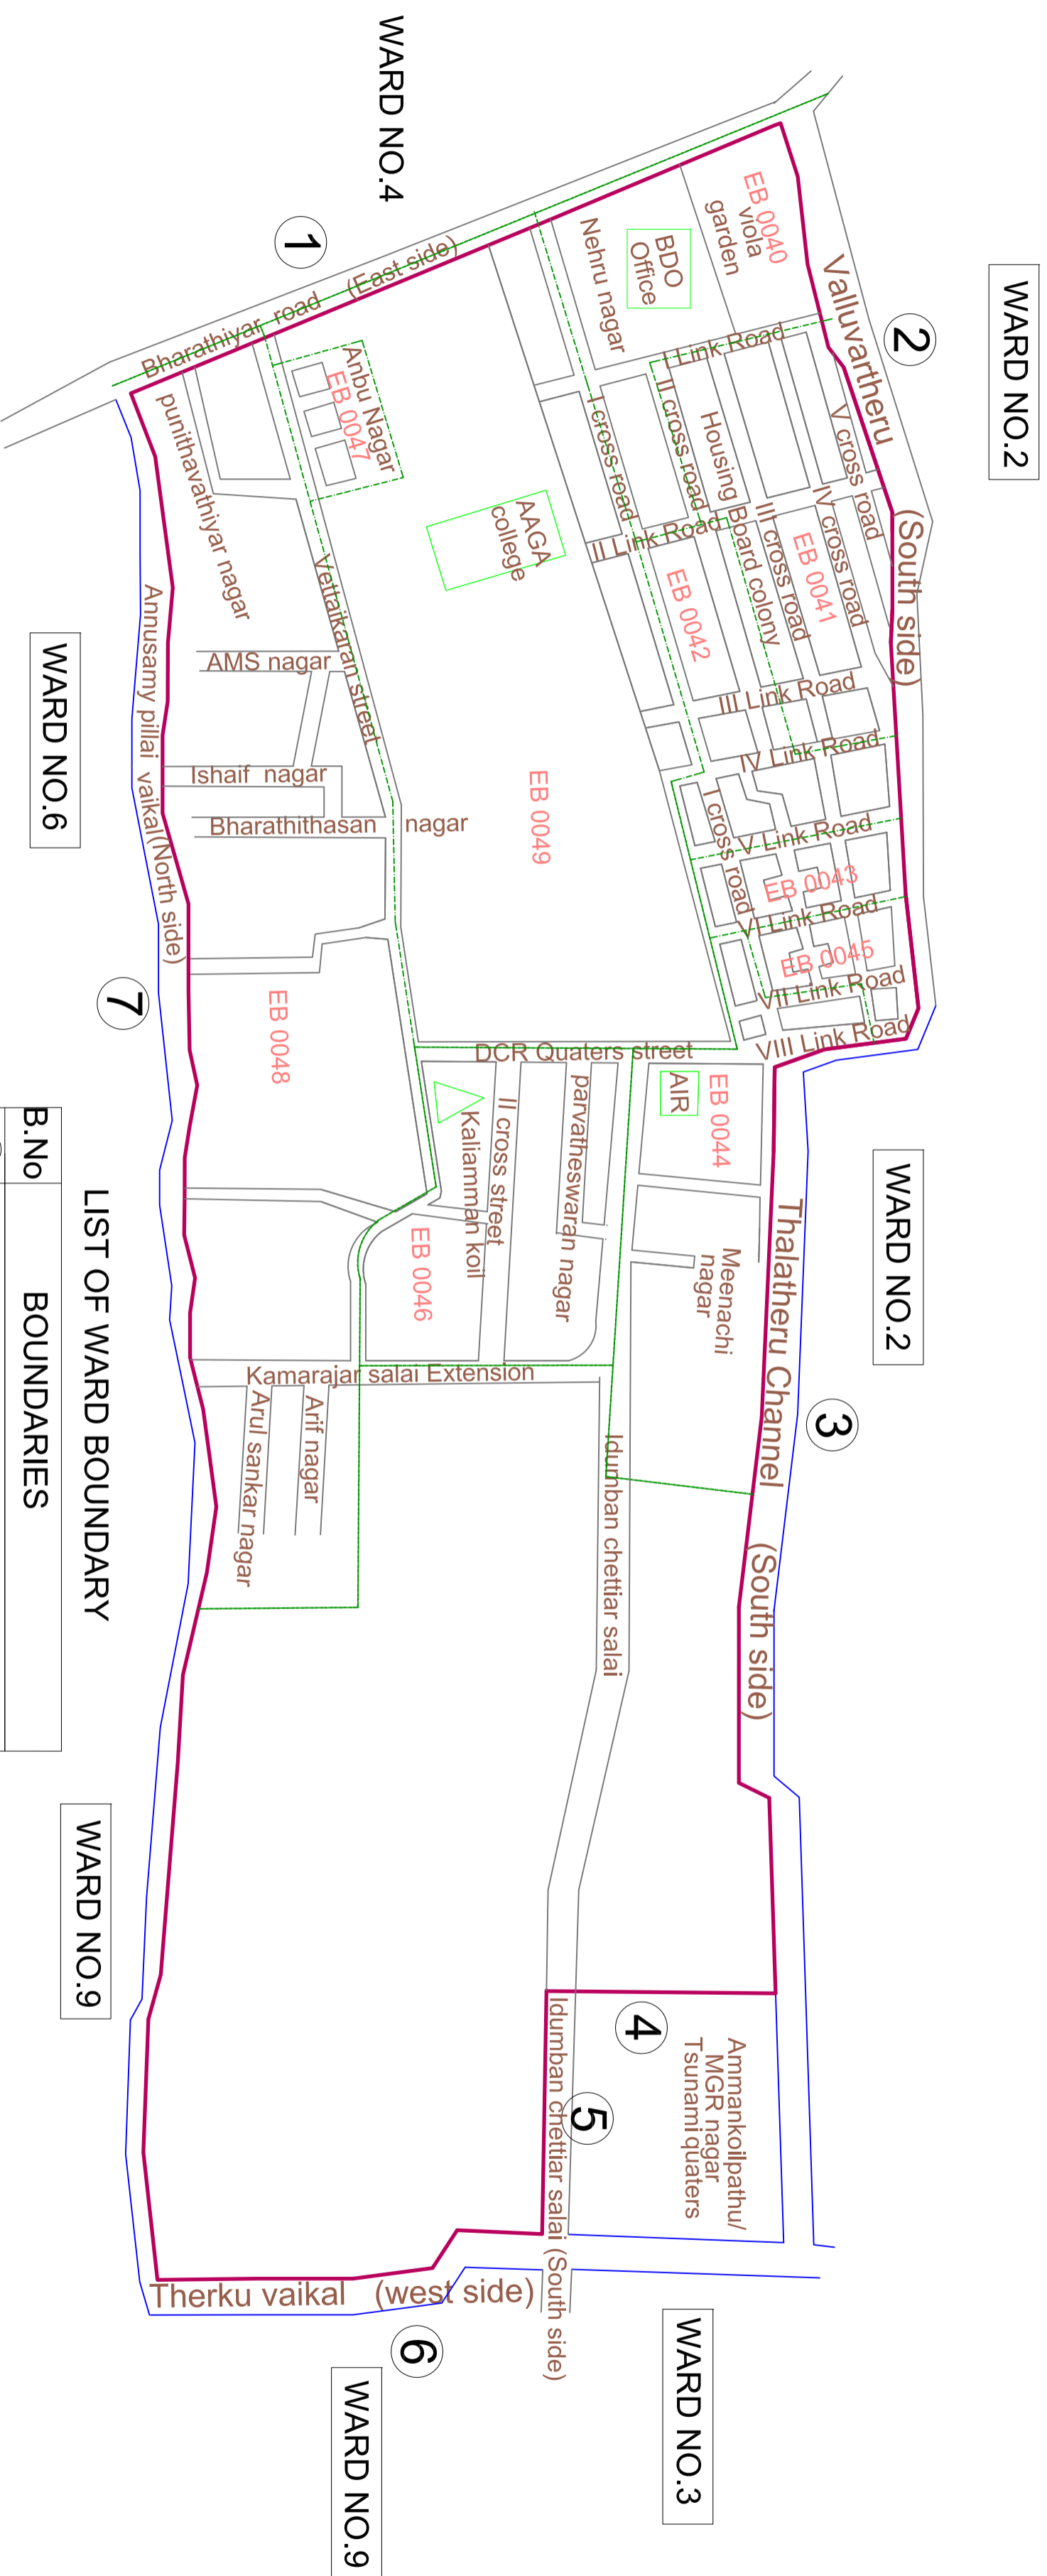

KARAIKAL MUNICIPALITY
DELIMITATION OF MUNICIPAL WARDS-2014

DRAFT WARD MAP

WARD NO 5. NEHRU NAGAR
POPULATION:-5742 (As per 2011 census)

LIST OF WARD BOUNDARY

B.No	BOUNDARIES
1	Bharathiyar road (East side) From Annusampillai vaikal to Valluvar theru
2	Valluvar theru (South side) From Bharathiyar road to Thalatheru channel
3	Thalatheru channel (South side) From Valluvar street to Ammakoilpathu MGR nagar-Tsunami quaters boundary
4	Ammakoilpathu/MGRnagarTsunami quaters boundary (West side) From Thalatheru channel to Idumban chettiar salai
5	Idumban chettiar salai (South side) From Ammakoilpathu/MGRnagar Tsunami quaters boundary to Therku vaikal
6	Therku vaikal (West side) From Idumban chettiar salai to Annusampillai vaikal
7	Annusampillai vaikal (North side) FromTherku vaikal to Bharathiyar road

S.No.	EB No.	POPULATION
1	004000	392
2	004100	558
3	004200	640
4	004300	680
5	004400	388
6	004500	627
7	004600	599
8	004700	524
9	004800	1037
10	004900	297
	Total	5742

LEGEND :- ——— Ward Boundary ——— Streets ——— Channels Scale: Not to scale